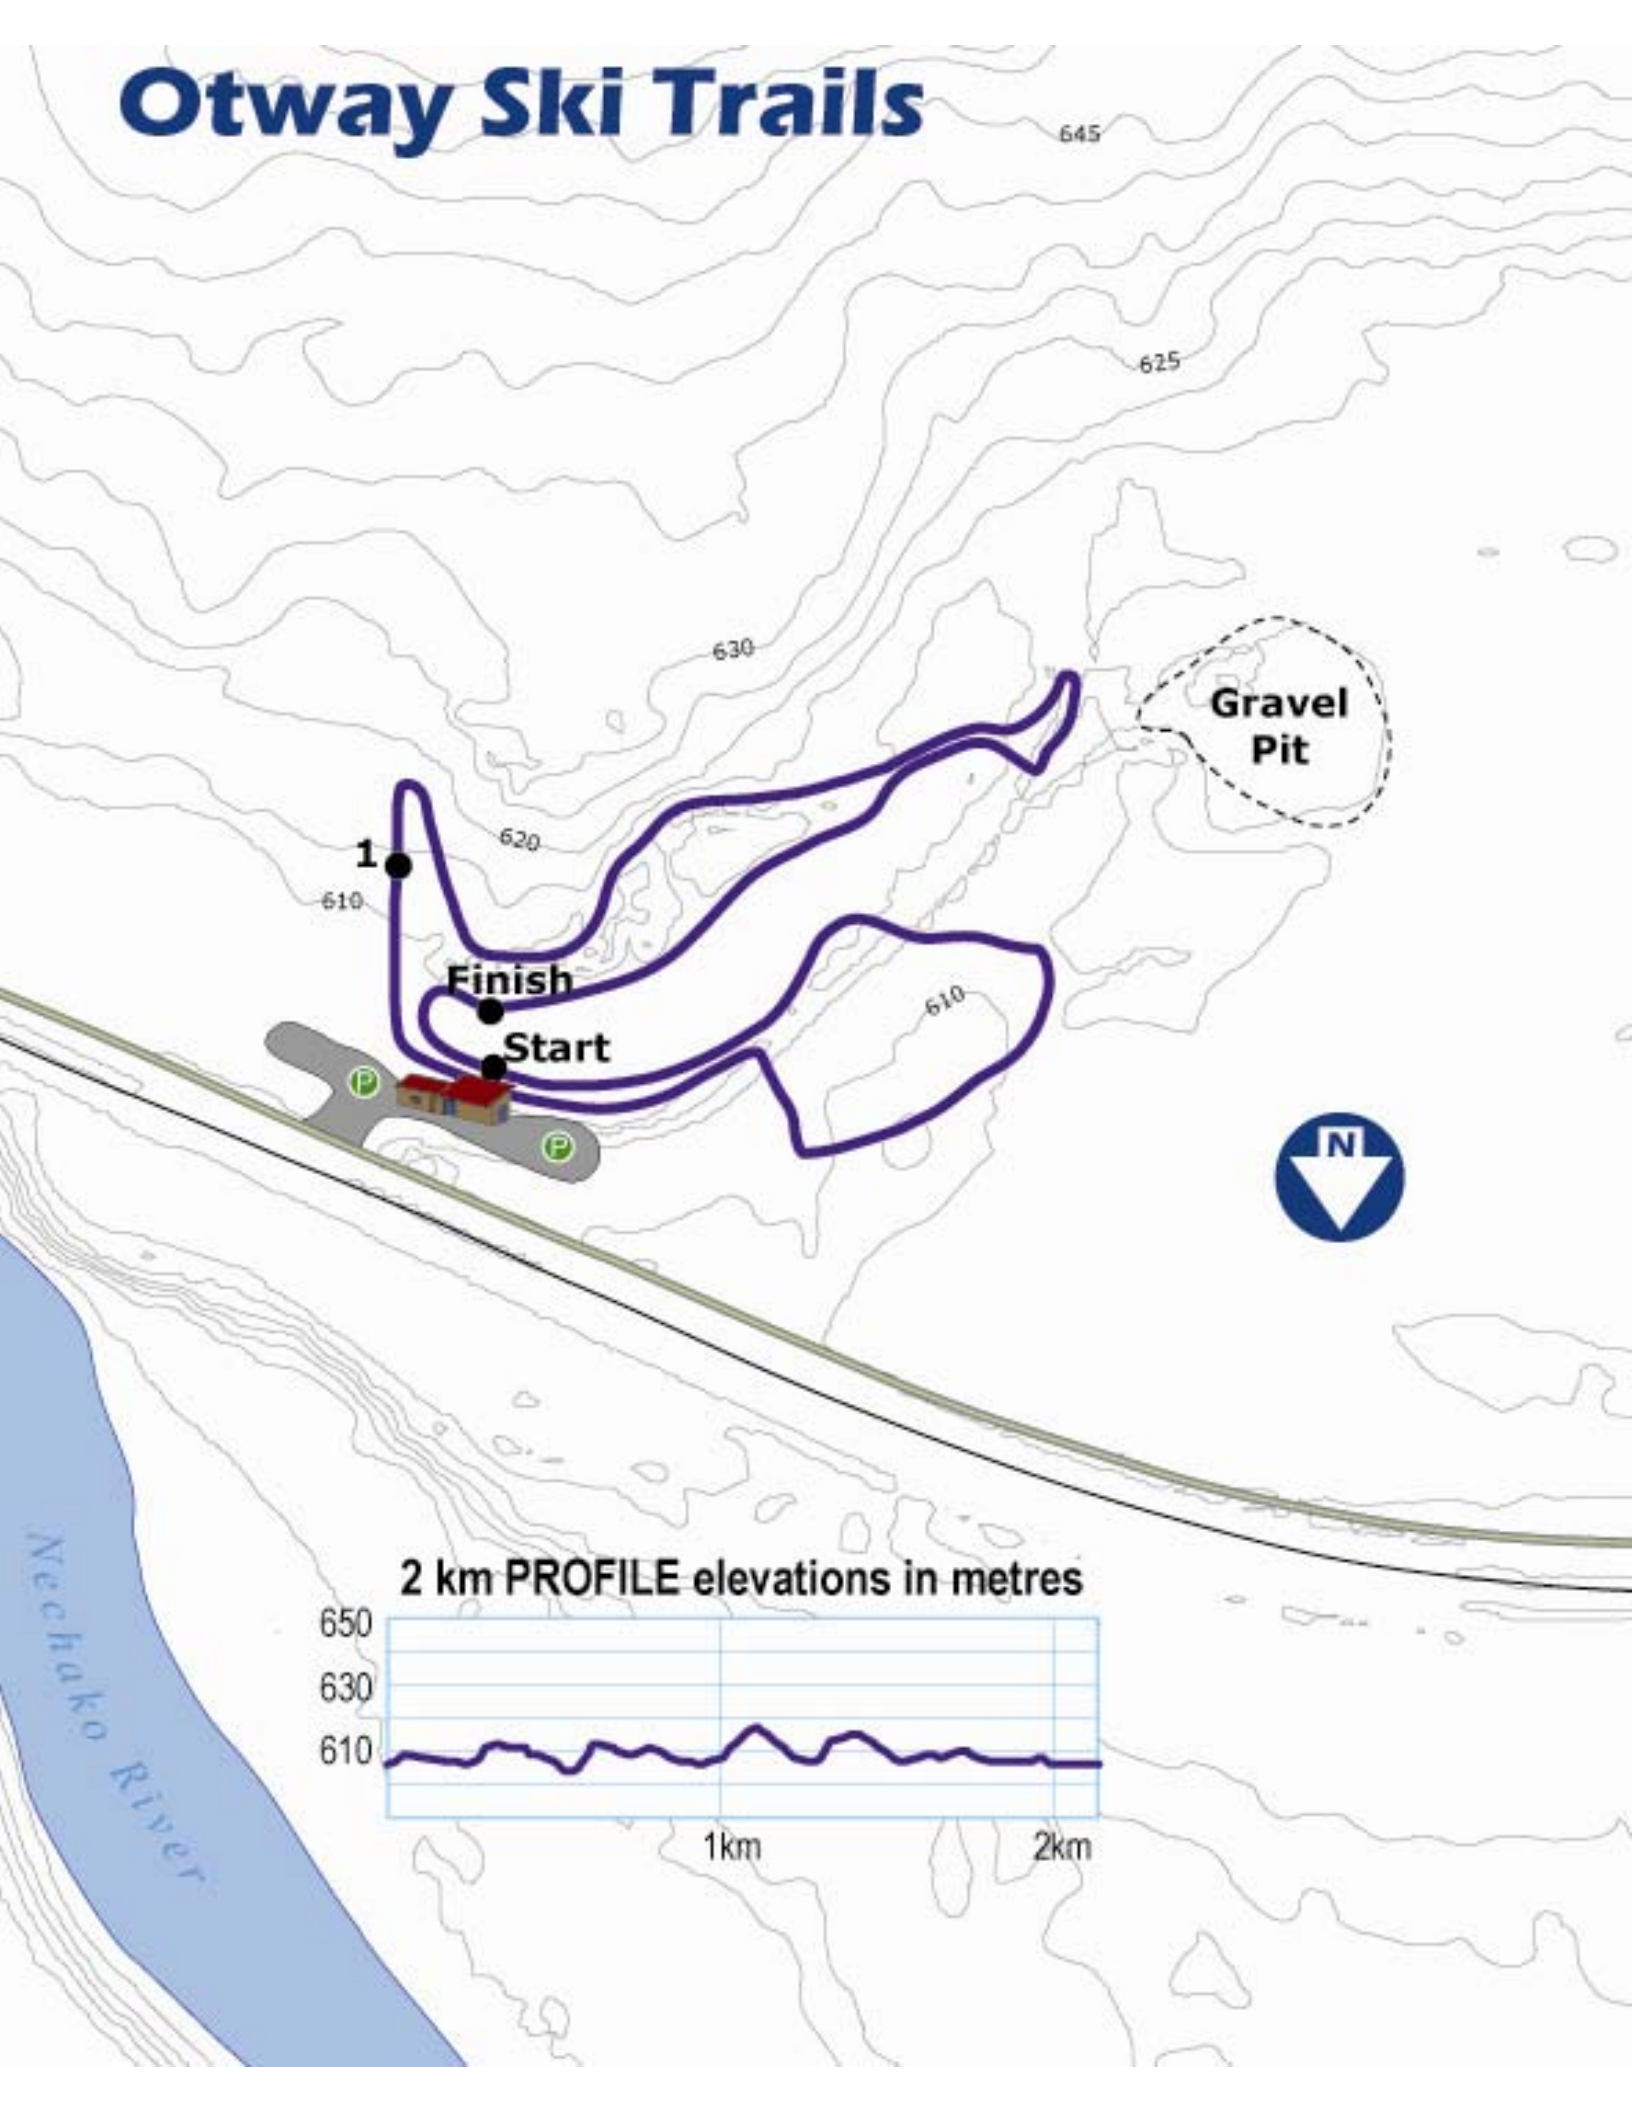

Otway Ski Trails

2 km PROFILE elevations in metres