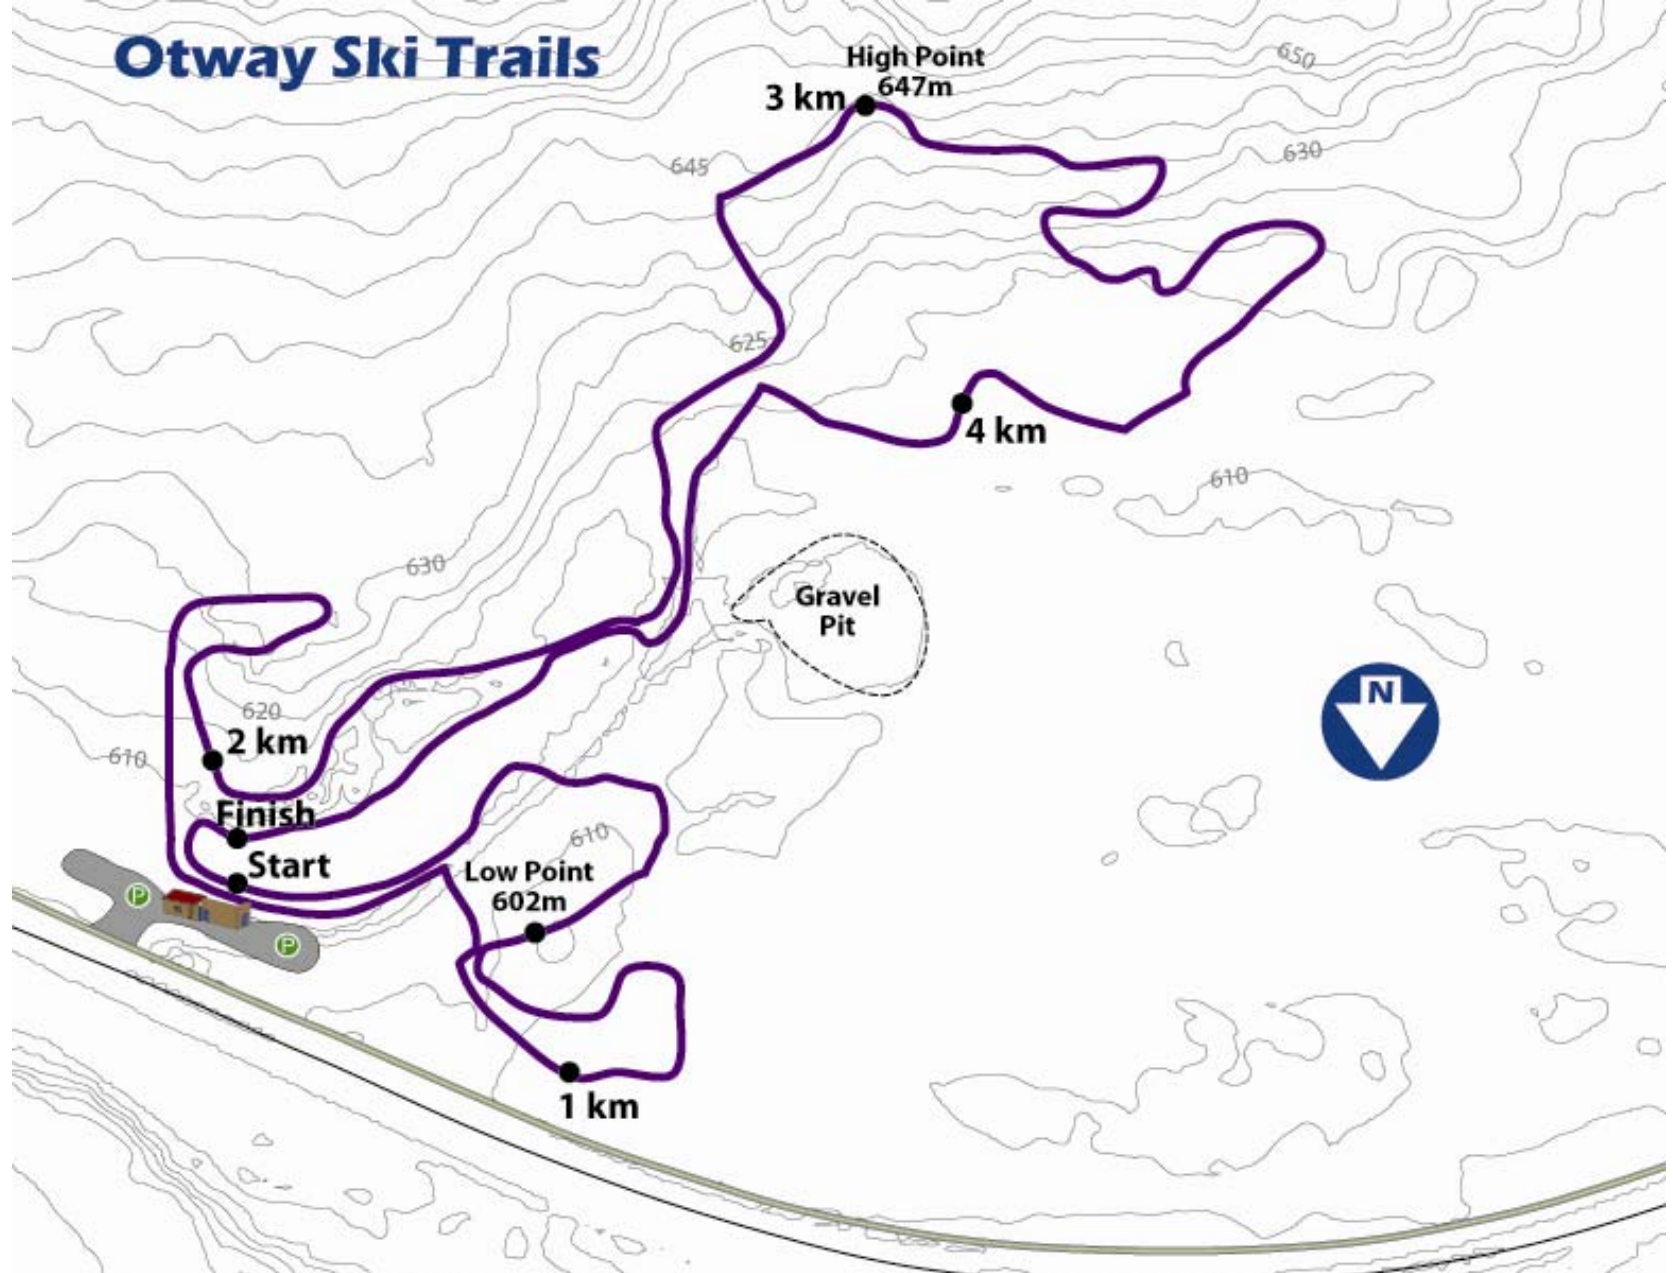

Otway Ski Trails

5 km PROFILE elevations in metres