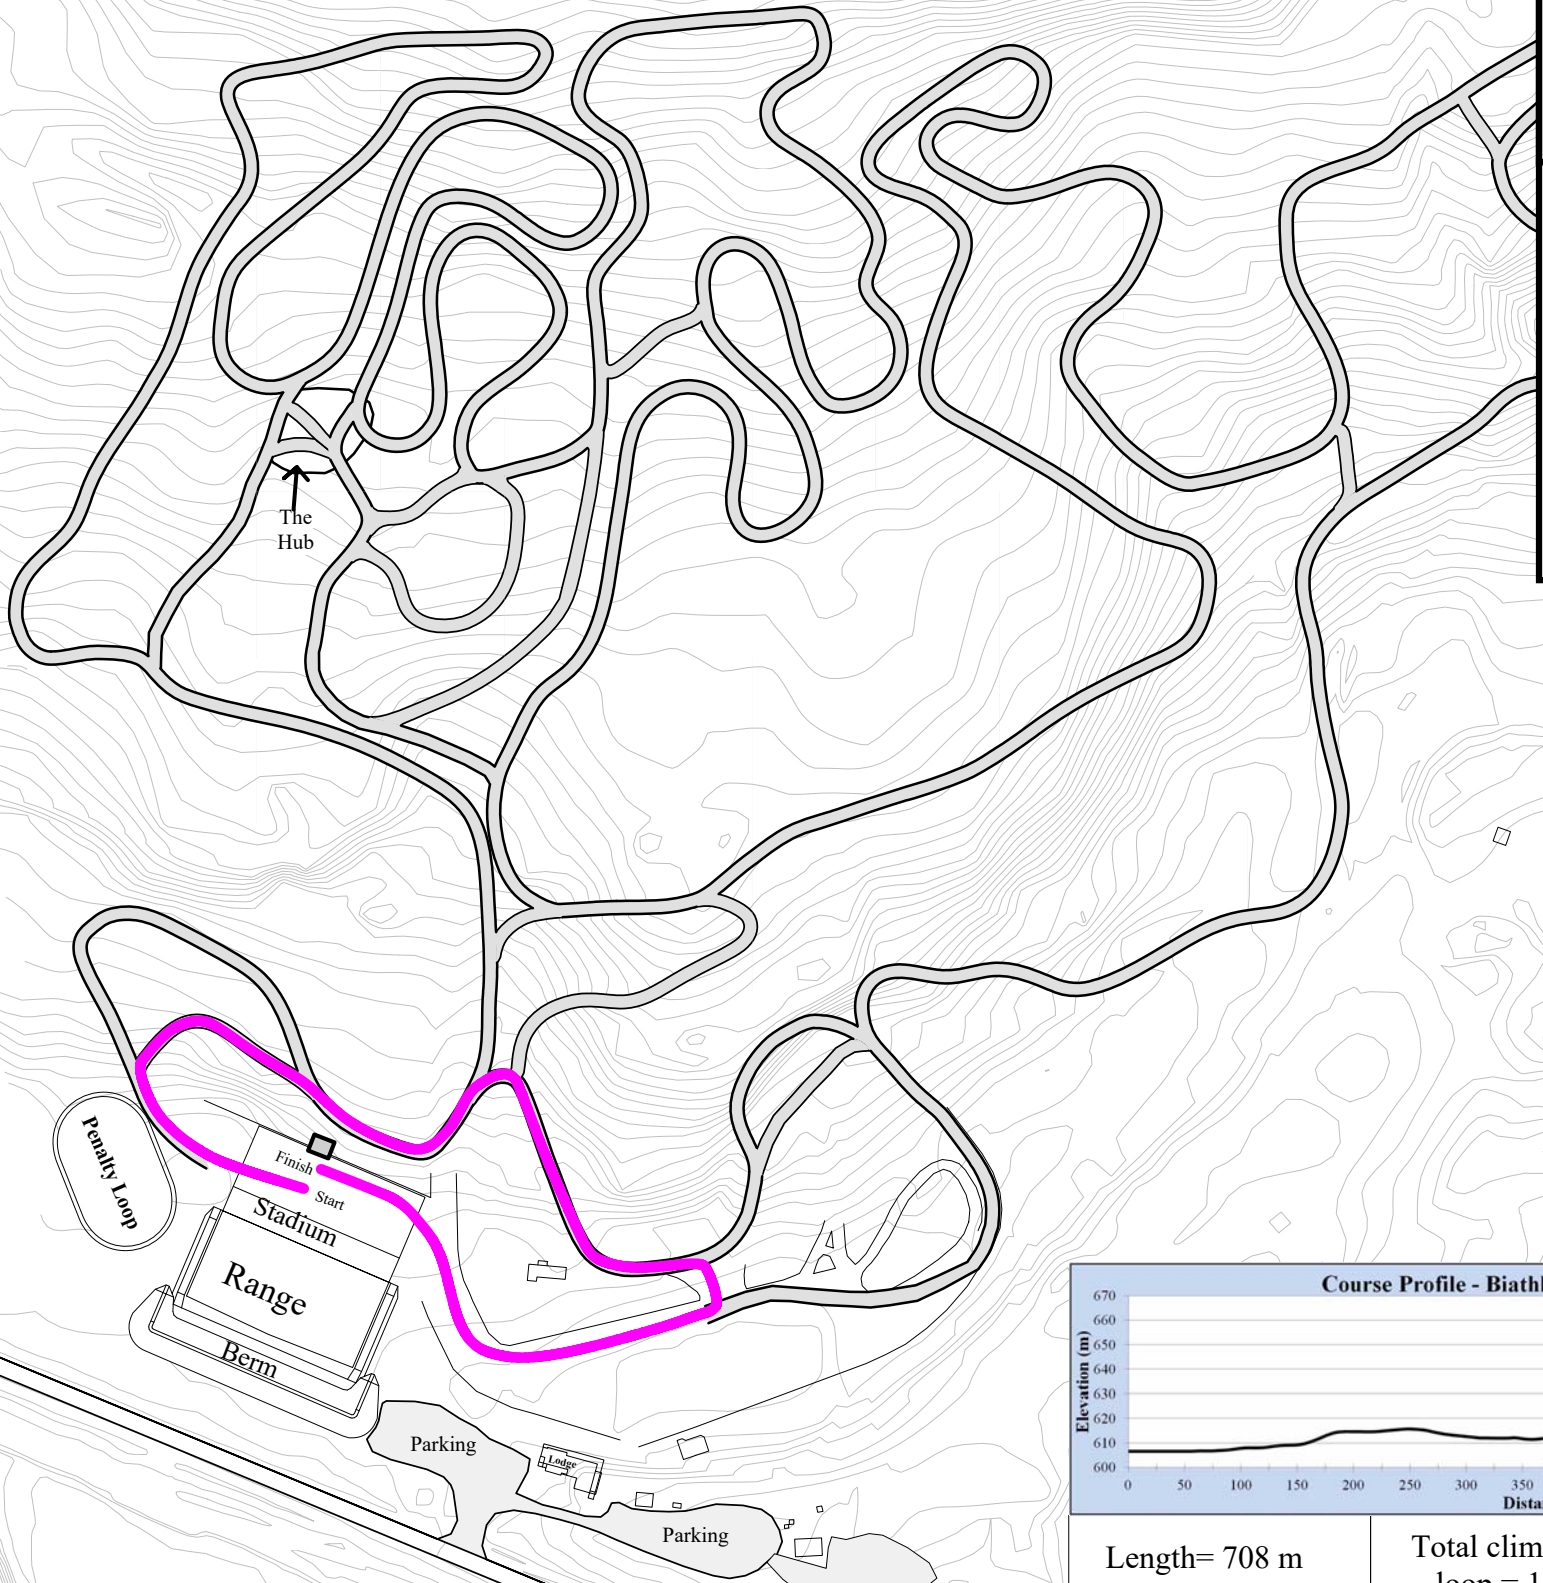

Otway Nordic Centre  
Biathlon Facilities  
Trails and Range  
Pink Loop - 0.75 km

Length= 708 m

Total climb per  
loop = 16 m

Max elev=617,  
Min elev =606

# Otway Nordic Centre Biathlon Facilities Trails and Range

Ramp Loop - 0.35 km

30 0 30 60 90

Meters

Contour Interval is 1 m

N

The  
Hub

Finish  
Start

Stadium

Range

Berm

Parking

Lodge

Parking

Penalty Loop

# Otway Nordic Centre Biathlon Facilities Trails and Range

Powder Blue Loop - 0.825 km

Contour Interval is 1 m

N