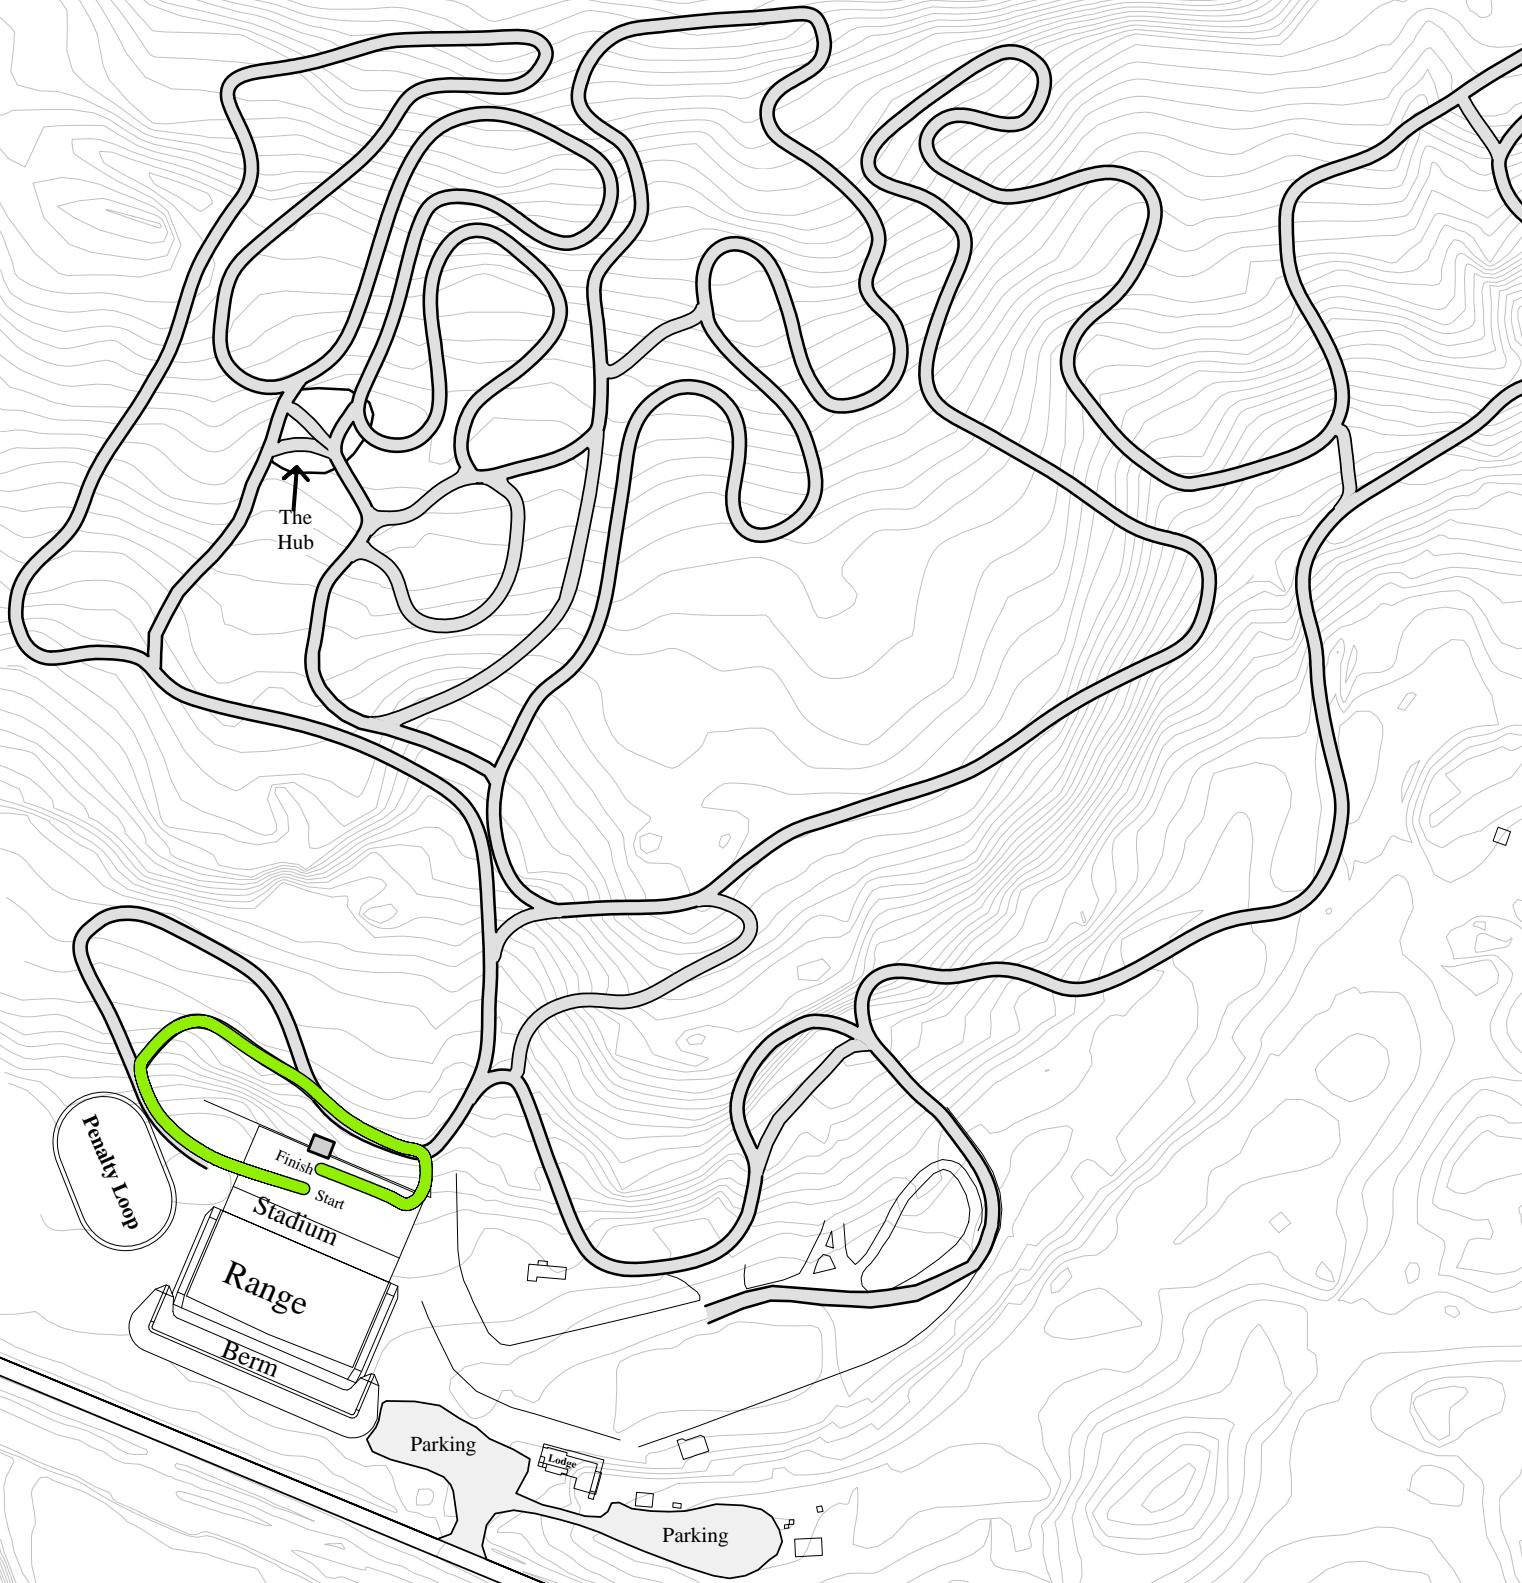

Otway Nordic Centre  
Biathlon Facilities  
Trails and Range  
Pink Loop - 0.75 km

Length= 708 m

Total climb per  
loop = 16 m

Max elev=617,  
Min elev =606

# Otway Nordic Centre Biathlon Facilities Trails and Range

Ramp Loop - 0.35 km

30 0 30 60 90

Meters

Contour Interval is 1 m

N

The  
Hub

Finish  
Start

Stadium

Range

Berm

Parking

Lodge

Parking

Penalty Loop

# Otway Nordic Centre Biathlon Facilities Trails and Range

Powder Blue Loop - 0.825 km

Contour Interval is 1 m

N