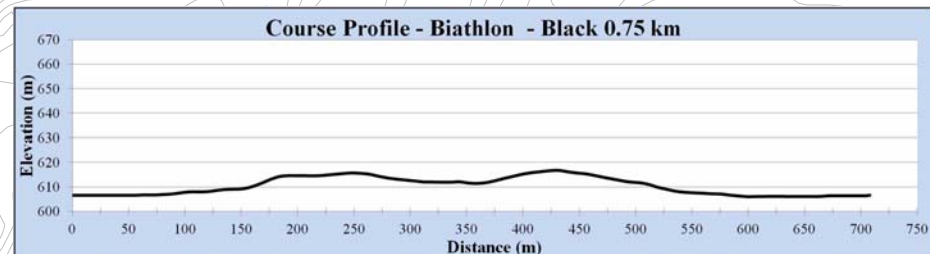

Otway Nordic Centre  
Biathlon Facilities  
Trails and Range  
Pink Loop - 0.75 km

Length= 708 m

Total climb per  
loop = 16 m

Max elev=617,  
Min elev =606

# Otway Nordic Centre Biathlon Facilities Trails and Range

Ramp Loop - 0.35 km

30 0 30 60 90

Meters

Contour Interval is 1 m

N

The  
Hub

Finish  
Start